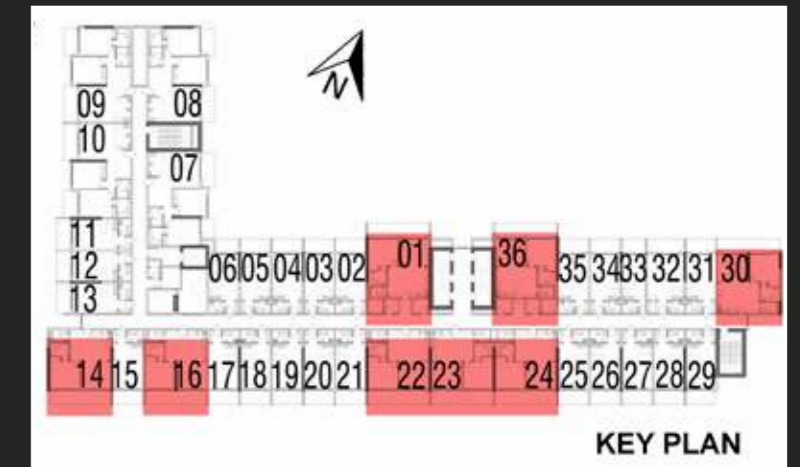

Jewetz

BY DANUBE

BEAUTIFUL HOMES.
HANDSOME RETURNS.

**FIRST FLOOR
STUDIO**

TOTAL AREA: 412 Sq.Ft. to 433 Sq.Ft.
 FLAT NOS: 2 TO 6,7,8,10
 12 TO 16, 20 TO 24, 26 TO 30

**FIRST FLOOR
1 BEDROOM**

TOTAL AREA: 858 Sq.Ft. to 863 Sq.Ft.
 FLAT NOS: 1,9,11,17 to19,25,31

TYPICAL FLOOR STUDIO

TOTAL AREA: 405 Sq.Ft. to 425 Sq.Ft.
 FLAT NOS: 2 TO 6,11 TO 13,15,17 TO 21,
 25 TO 29,31 TO 35

TYPICAL FLOOR 1 BEDROOM

TOTAL AREA: 839 Sq.Ft. to 845 Sq.Ft.
 FLAT NOS: 1,14,15,22,23,24,30,36

TYPICAL FLOOR 2 BEDROOM

TOTAL AREA: 1094 Sq.Ft. to 1116 Sq.Ft.
FLAT NOS: 7 TO 10

M: +971 54 335 3004

E: info@blocksdxb.com