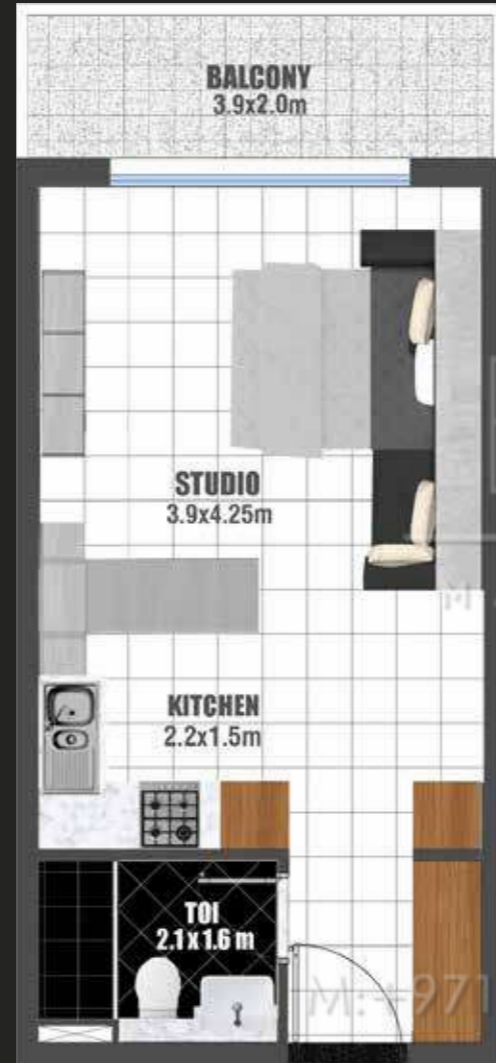

Jewetz

BY DANUBE

BEAUTIFUL HOMES.
HANDSOME RETURNS.

**FIRST FLOOR
STUDIO**

TOTAL AREA: 412 Sq.Ft. to 433 Sq.Ft.
 FLAT NOS: 2 TO 6,7,8,10
 12 TO 16, 20 TO 24, 26 TO 30

**FIRST FLOOR
1 BEDROOM**

TOTAL AREA: 858 Sq.Ft. to 863 Sq.Ft.
 FLAT NOS: 1,9,11,17 to19,25,31

TYPICAL FLOOR STUDIO

TOTAL AREA: 405 Sq.Ft. to 425 Sq.Ft.
 FLAT NOS: 2 TO 6,11 TO 13,15,17 TO 21,
 25 TO 29,31 TO 35

TYPICAL FLOOR 1 BEDROOM

TOTAL AREA: 839 Sq.Ft. to 845 Sq.Ft.
 FLAT NOS: 1,14,15,22,23,24,30,36

TYPICAL FLOOR 2 BEDROOM

TOTAL AREA: 1094 Sq.Ft. to 1116 Sq.Ft.
FLAT NOS: 7 TO 10

M: +971 54 335 3004

E: info@blocksdxb.com