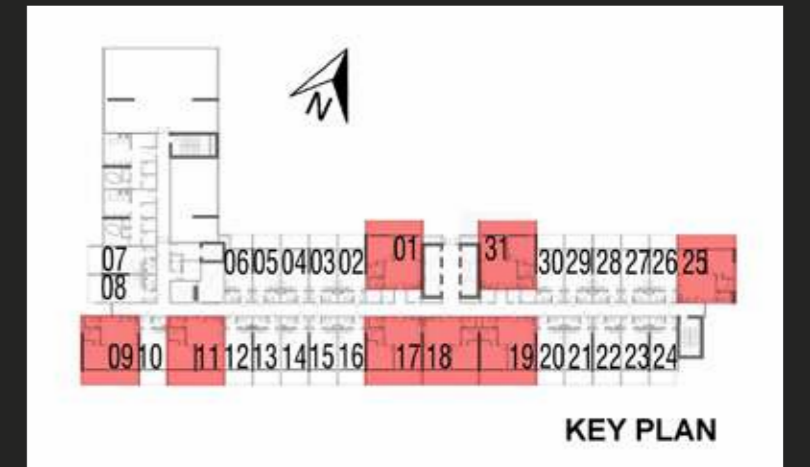

Jewetz

BY DANUBE

BEAUTIFUL HOMES.
HANDSOME RETURNS.

**FIRST FLOOR
STUDIO**

TOTAL AREA: 412 Sq.Ft. to 433 Sq.Ft.
 FLAT NOS: 2 TO 6,7,8,10
 12 TO 16, 20 TO 24, 26 TO 30

**FIRST FLOOR
1 BEDROOM**

TOTAL AREA: 858 Sq.Ft. to 863 Sq.Ft.
 FLAT NOS: 1,9,11,17 to19,25,31

TYPICAL FLOOR STUDIO

TOTAL AREA: 405 Sq.Ft. to 425 Sq.Ft.
 FLAT NOS: 2 TO 6,11 TO 13,15,17 TO 21,
 25 TO 29,31 TO 35

TYPICAL FLOOR 1 BEDROOM

TOTAL AREA: 839 Sq.Ft. to 845 Sq.Ft.
 FLAT NOS: 1,14,15,22,23,24,30,36

TYPICAL FLOOR 2 BEDROOM

TOTAL AREA: 1094 Sq.Ft. to 1116 Sq.Ft.
FLAT NOS: 7 TO 10

M: +971 54 335 3004

E: info@blocksdxb.com