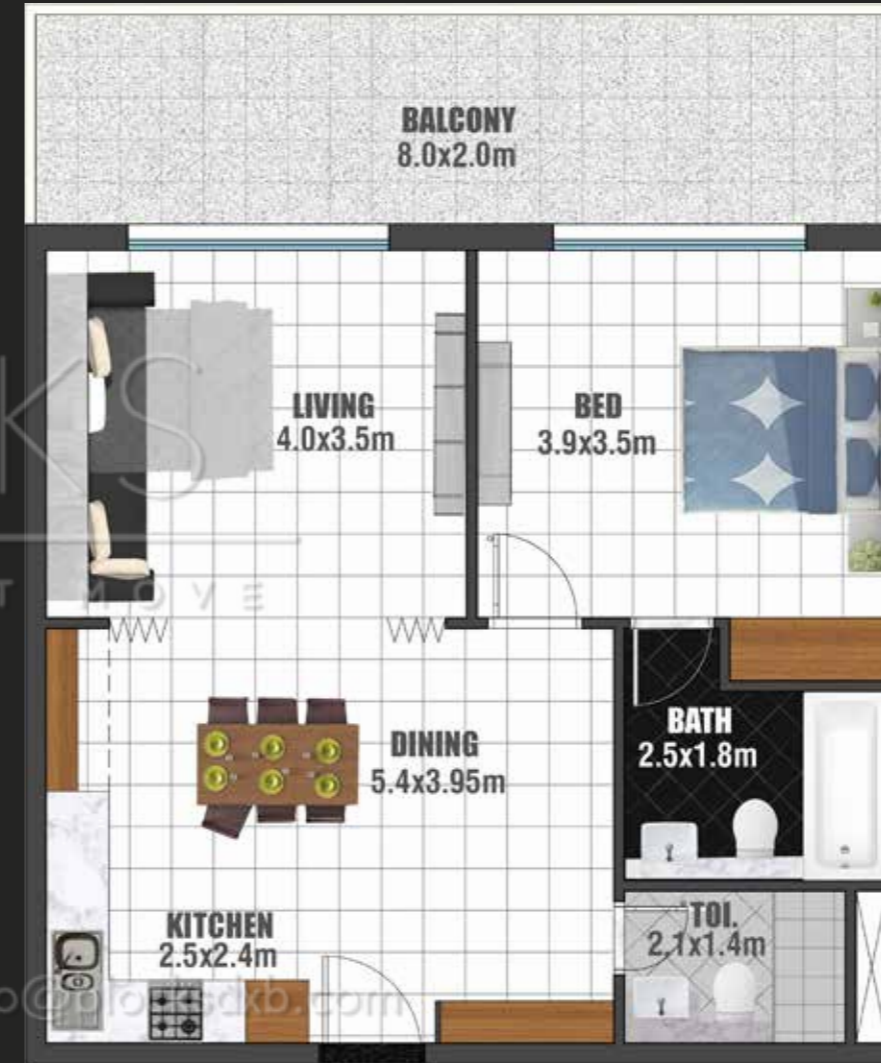

Jewetz

BY DANUBE

BEAUTIFUL HOMES.
HANDSOME RETURNS.

**FIRST FLOOR
STUDIO**

TOTAL AREA: 412 Sq.Ft. to 433 Sq.Ft.
 FLAT NOS: 2 TO 6,7,8,10
 12 TO 16, 20 TO 24, 26 TO 30

**FIRST FLOOR
1 BEDROOM**

TOTAL AREA: 858 Sq.Ft. to 863 Sq.Ft.
 FLAT NOS: 1,9,11,17 to19,25,31

TYPICAL FLOOR STUDIO

TOTAL AREA: 405 Sq.Ft. to 425 Sq.Ft.
 FLAT NOS: 2 TO 6,11 TO 13,15,17 TO 21,
 25 TO 29,31 TO 35

TYPICAL FLOOR 1 BEDROOM

TOTAL AREA: 839 Sq.Ft. to 845 Sq.Ft.
 FLAT NOS: 1,14,15,22,23,24,30,36

TYPICAL FLOOR 2 BEDROOM

TOTAL AREA: 1094 Sq.Ft. to 1116 Sq.Ft.
FLAT NOS: 7 TO 10

M: +971 54 335 3004

E: info@blocksdxb.com