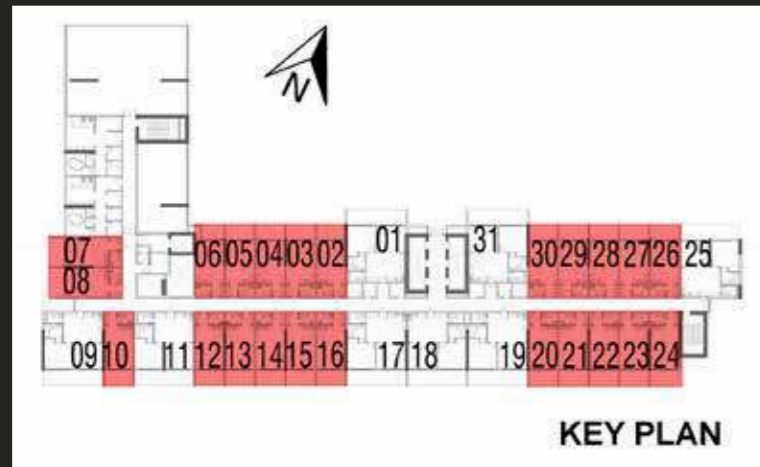

Jewetz

BY DANUBE

BEAUTIFUL HOMES.
HANDSOME RETURNS.

**FIRST FLOOR
STUDIO**

TOTAL AREA: 412 Sq.Ft. to 433 Sq.Ft.
 FLAT NOS: 2 TO 6,7,8,10
 12 TO 16, 20 TO 24, 26 TO 30

**FIRST FLOOR
1 BEDROOM**

TOTAL AREA: 858 Sq.Ft. to 863 Sq.Ft.
 FLAT NOS: 1,9,11,17 to19,25,31

TYPICAL FLOOR STUDIO

TOTAL AREA: 405 Sq.Ft. to 425 Sq.Ft.
 FLAT NOS: 2 TO 6,11 TO 13,15,17 TO 21,
 25 TO 29,31 TO 35

TYPICAL FLOOR 1 BEDROOM

TOTAL AREA: 839 Sq.Ft. to 845 Sq.Ft.
 FLAT NOS: 1,14,15,22,23,24,30,36

TYPICAL FLOOR 2 BEDROOM

TOTAL AREA: 1094 Sq.Ft. to 1116 Sq.Ft.
FLAT NOS: 7 TO 10

M: +971 54 335 3004

E: info@blocksdxb.com