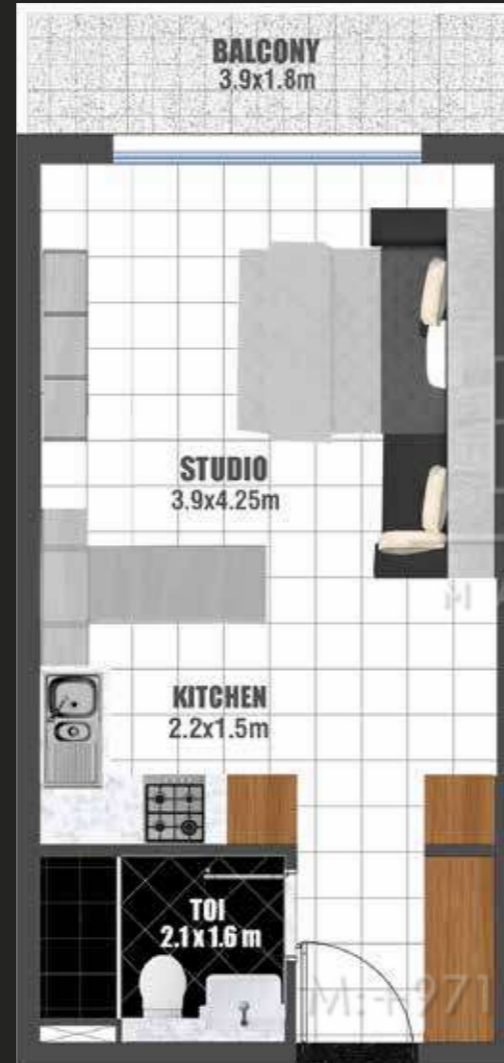

Jewetz

BY DANUBE

BEAUTIFUL HOMES.
HANDSOME RETURNS.

**FIRST FLOOR
STUDIO**

TOTAL AREA: 412 Sq.Ft. to 433 Sq.Ft.
 FLAT NOS: 2 TO 6,7,8,10
 12 TO 16, 20 TO 24, 26 TO 30

**FIRST FLOOR
1 BEDROOM**

TOTAL AREA: 858 Sq.Ft. to 863 Sq.Ft.
 FLAT NOS: 1,9,11,17 to19,25,31

TYPICAL FLOOR STUDIO

TOTAL AREA: 405 Sq.Ft. to 425 Sq.Ft.
 FLAT NOS: 2 TO 6,11 TO 13,15,17 TO 21,
 25 TO 29,31 TO 35

TYPICAL FLOOR 1 BEDROOM

TOTAL AREA: 839 Sq.Ft. to 845 Sq.Ft.
 FLAT NOS: 1,14,15,22,23,24,30,36

TYPICAL FLOOR 2 BEDROOM

TOTAL AREA: 1094 Sq.Ft. to 1116 Sq.Ft.
FLAT NOS: 7 TO 10

M: +971 54 335 3004

E: info@blocksdxb.com