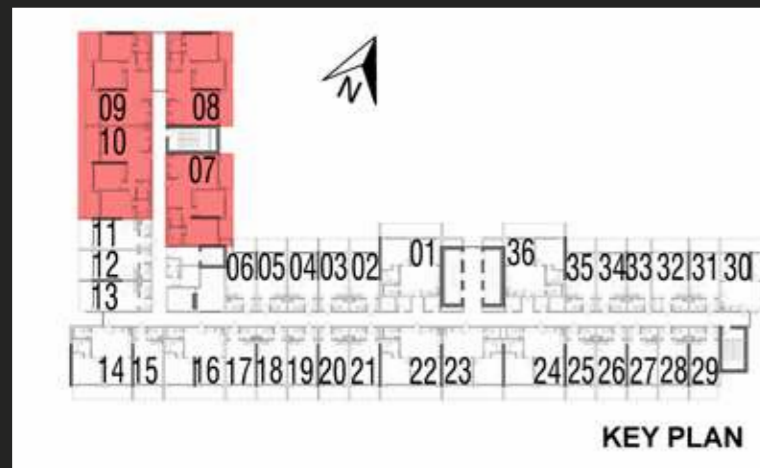

Jewetz

BY DANUBE

BEAUTIFUL HOMES.
HANDSOME RETURNS.

**FIRST FLOOR
STUDIO**

TOTAL AREA: 412 Sq.Ft. to 433 Sq.Ft.
 FLAT NOS: 2 TO 6,7,8,10
 12 TO 16, 20 TO 24, 26 TO 30

**FIRST FLOOR
1 BEDROOM**

TOTAL AREA: 858 Sq.Ft. to 863 Sq.Ft.
 FLAT NOS: 1,9,11,17 to19,25,31

TYPICAL FLOOR STUDIO

TOTAL AREA: 405 Sq.Ft. to 425 Sq.Ft.
 FLAT NOS: 2 TO 6,11 TO 13,15,17 TO 21,
 25 TO 29,31 TO 35

TYPICAL FLOOR 1 BEDROOM

TOTAL AREA: 839 Sq.Ft. to 845 Sq.Ft.
 FLAT NOS: 1,14,15,22,23,24,30,36

TYPICAL FLOOR 2 BEDROOM

TOTAL AREA: 1094 Sq.Ft. to 1116 Sq.Ft.
FLAT NOS: 7 TO 10

M: +971 54 335 3004

E: info@blocksdxb.com