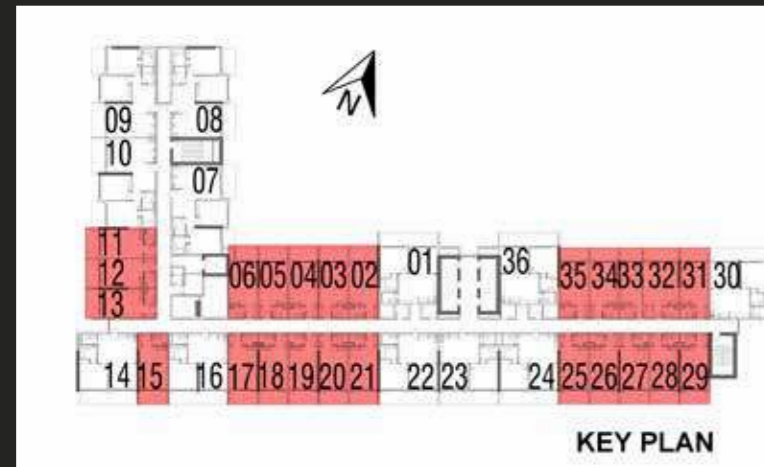

Jewetz

BY DANUBE

BEAUTIFUL HOMES.
HANDSOME RETURNS.

**FIRST FLOOR
STUDIO**

TOTAL AREA: 412 Sq.Ft. to 433 Sq.Ft.
 FLAT NOS: 2 TO 6,7,8,10
 12 TO 16, 20 TO 24, 26 TO 30

**FIRST FLOOR
1 BEDROOM**

TOTAL AREA: 858 Sq.Ft. to 863 Sq.Ft.
 FLAT NOS: 1,9,11,17 to19,25,31

TYPICAL FLOOR STUDIO

TOTAL AREA: 405 Sq.Ft. to 425 Sq.Ft.
 FLAT NOS: 2 TO 6,11 TO 13,15,17 TO 21,
 25 TO 29,31 TO 35

TYPICAL FLOOR 1 BEDROOM

TOTAL AREA: 839 Sq.Ft. to 845 Sq.Ft.
 FLAT NOS: 1,14,15,22,23,24,30,36

TYPICAL FLOOR 2 BEDROOM

TOTAL AREA: 1094 Sq.Ft. to 1116 Sq.Ft.
FLAT NOS: 7 TO 10

M: +971 54 335 3004

E: info@blocksdxb.com