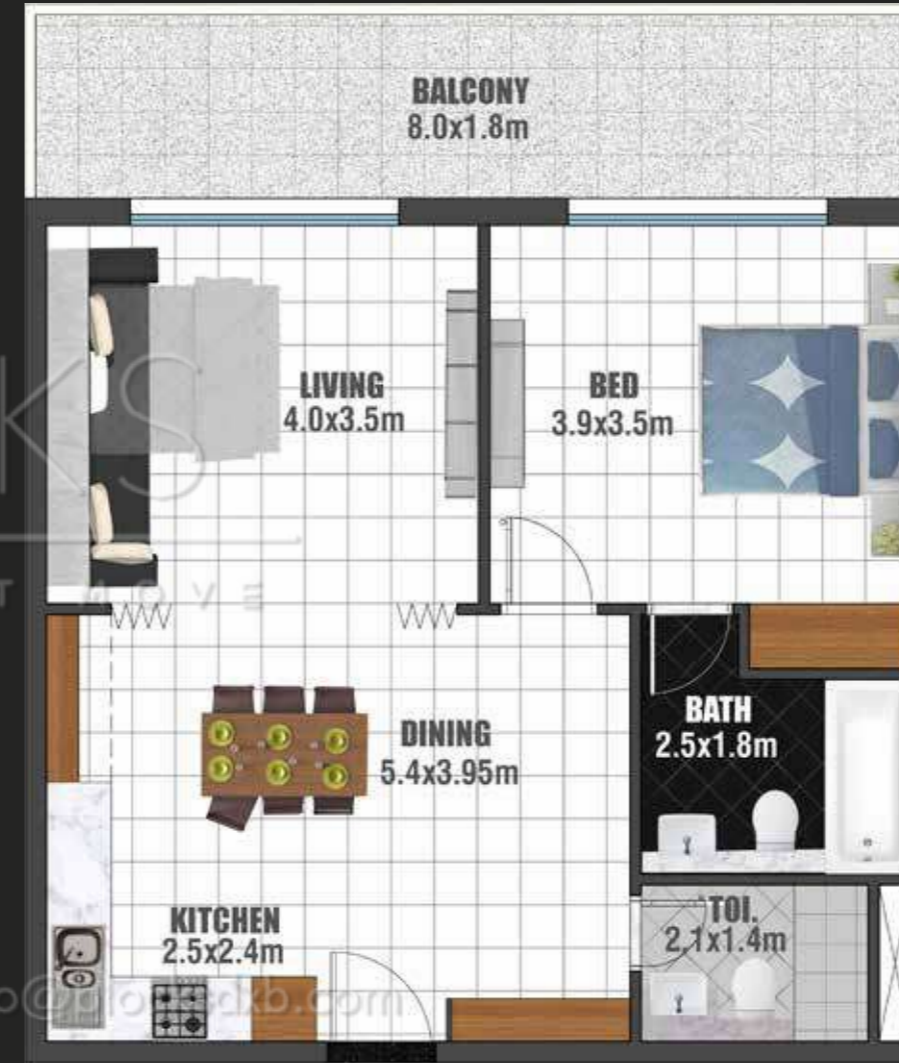

Jewetz

BY DANUBE

BEAUTIFUL HOMES.
HANDSOME RETURNS.

**FIRST FLOOR
STUDIO**

TOTAL AREA: 412 Sq.Ft. to 433 Sq.Ft.
 FLAT NOS: 2 TO 6,7,8,10
 12 TO 16, 20 TO 24, 26 TO 30

**FIRST FLOOR
1 BEDROOM**

TOTAL AREA: 858 Sq.Ft. to 863 Sq.Ft.
 FLAT NOS: 1,9,11,17 to19,25,31

TYPICAL FLOOR STUDIO

TOTAL AREA: 405 Sq.Ft. to 425 Sq.Ft.
 FLAT NOS: 2 TO 6,11 TO 13,15,17 TO 21,
 25 TO 29,31 TO 35

TYPICAL FLOOR 1 BEDROOM

TOTAL AREA: 839 Sq.Ft. to 845 Sq.Ft.
 FLAT NOS: 1,14,15,22,23,24,30,36

TYPICAL FLOOR 2 BEDROOM

TOTAL AREA: 1094 Sq.Ft. to 1116 Sq.Ft.
FLAT NOS: 7 TO 10

M: +971 54 335 3004

E: info@blocksdxb.com